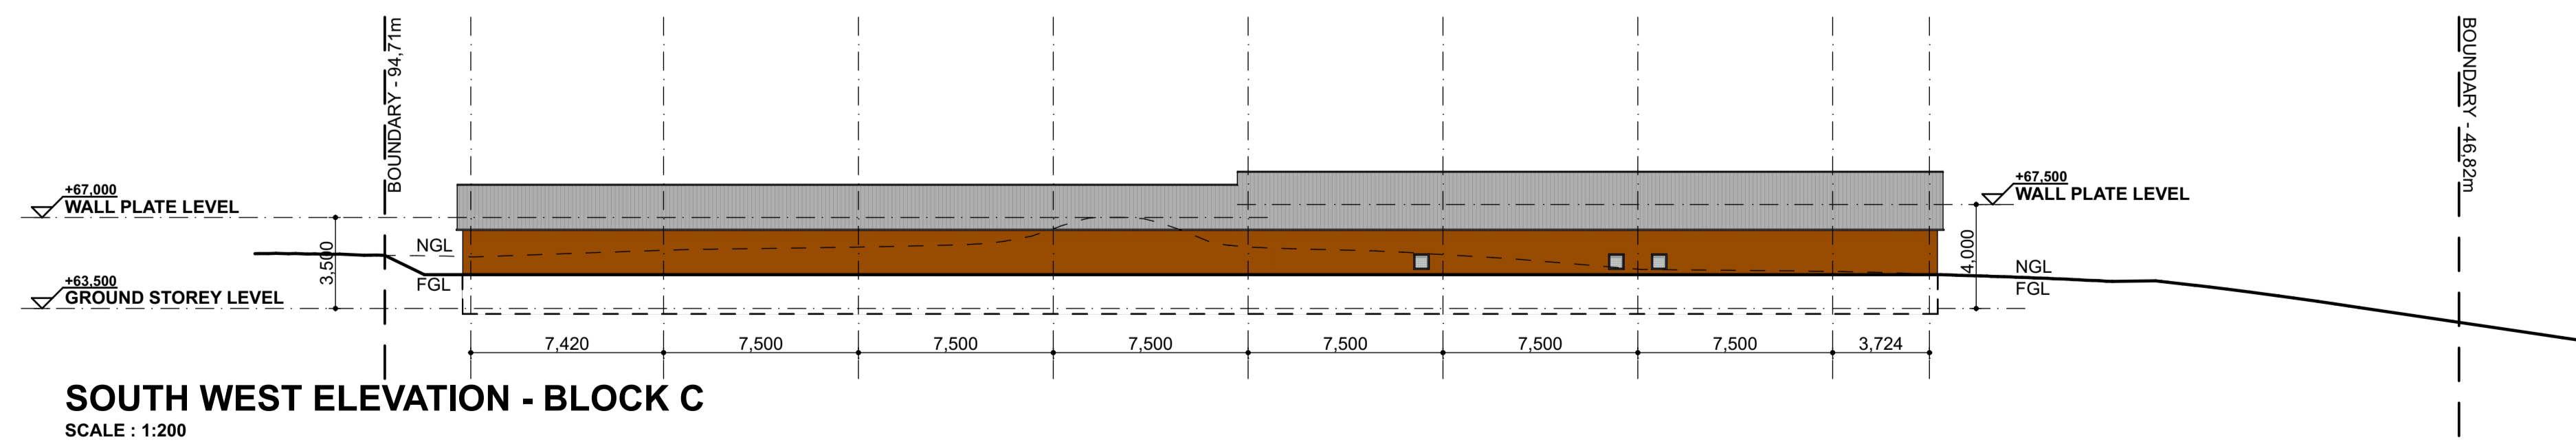

NORTH EAST ELEVATION & SECTION THRU GUARD HOUSE - BLOCK A & B
SCALE : 1:200

SOUTH WEST ELEVATION - BLOCK A & B
SCALE : 1:200

SOUTH EAST ELEVATION - BLOCK B
SCALE : 1:200

NORTH EAST SECTIONAL ELEVATION - BLOCK C
SCALE : 1:200

SOUTH WEST ELEVATION - BLOCK C
SCALE : 1:200